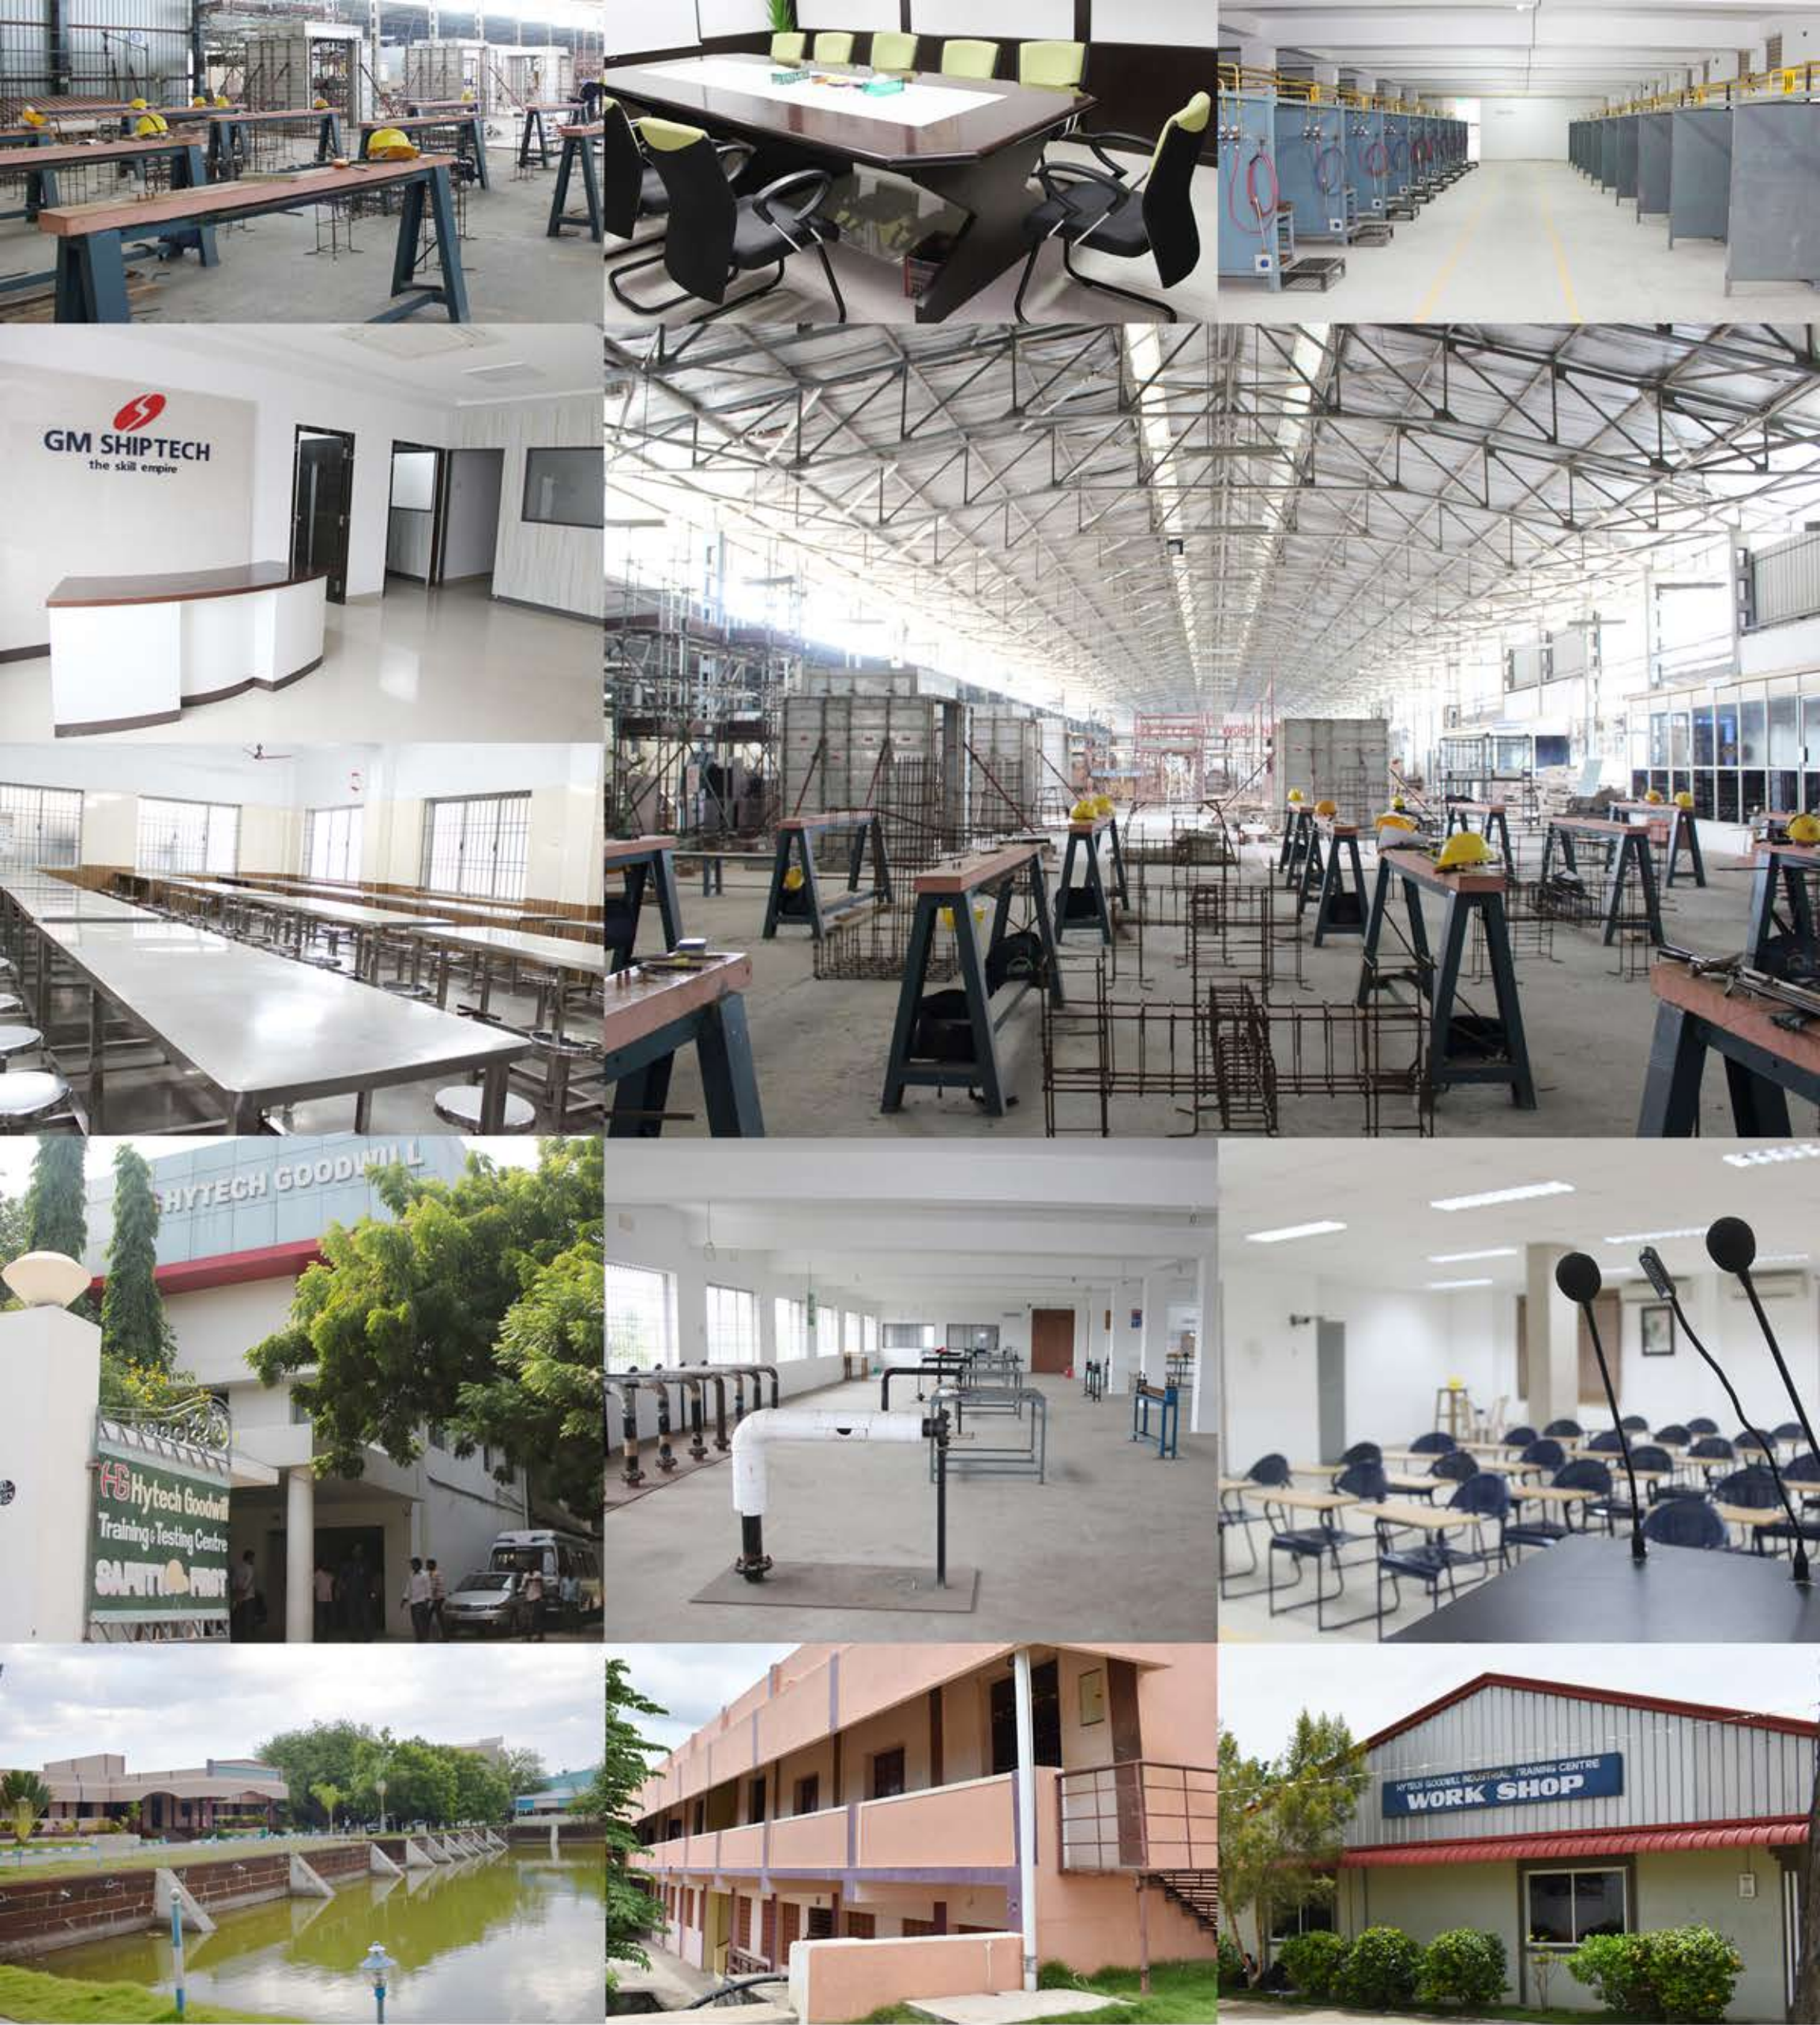

Crafted by

MACROZENITH
Innovation delivered